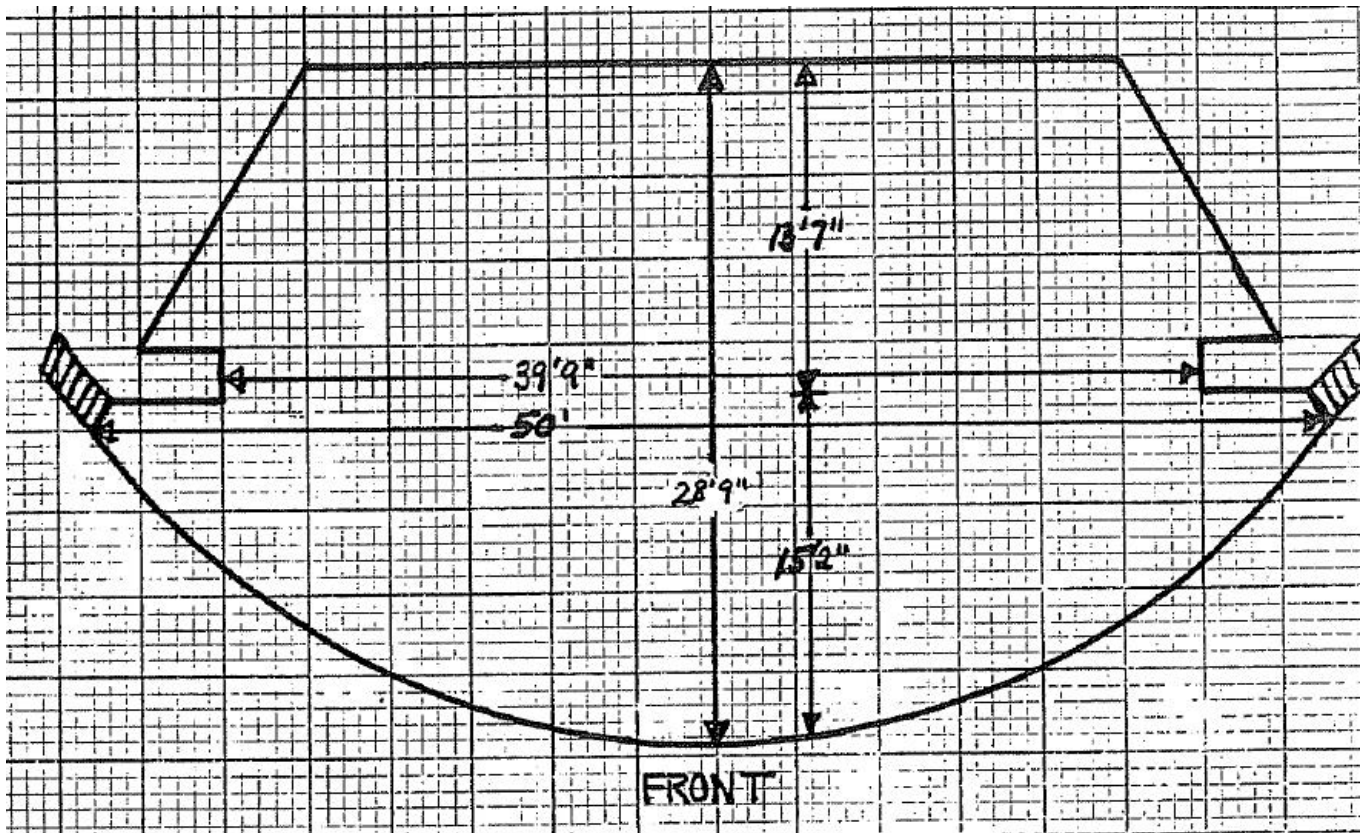

## Facility Information

- 1,200 square foot stage perfect for graduations, concerts and other large crowd events
- Two sets of men's and women's restrooms
- Maximum seating for events is 2,700 people
- Two professional dressing rooms available for use
- Full air conditioning behind the stage
- 200 amp/three phase disconnect

# Amphitheater Stage Layout

Alameda County Fairgrounds  
Pleasanton, California