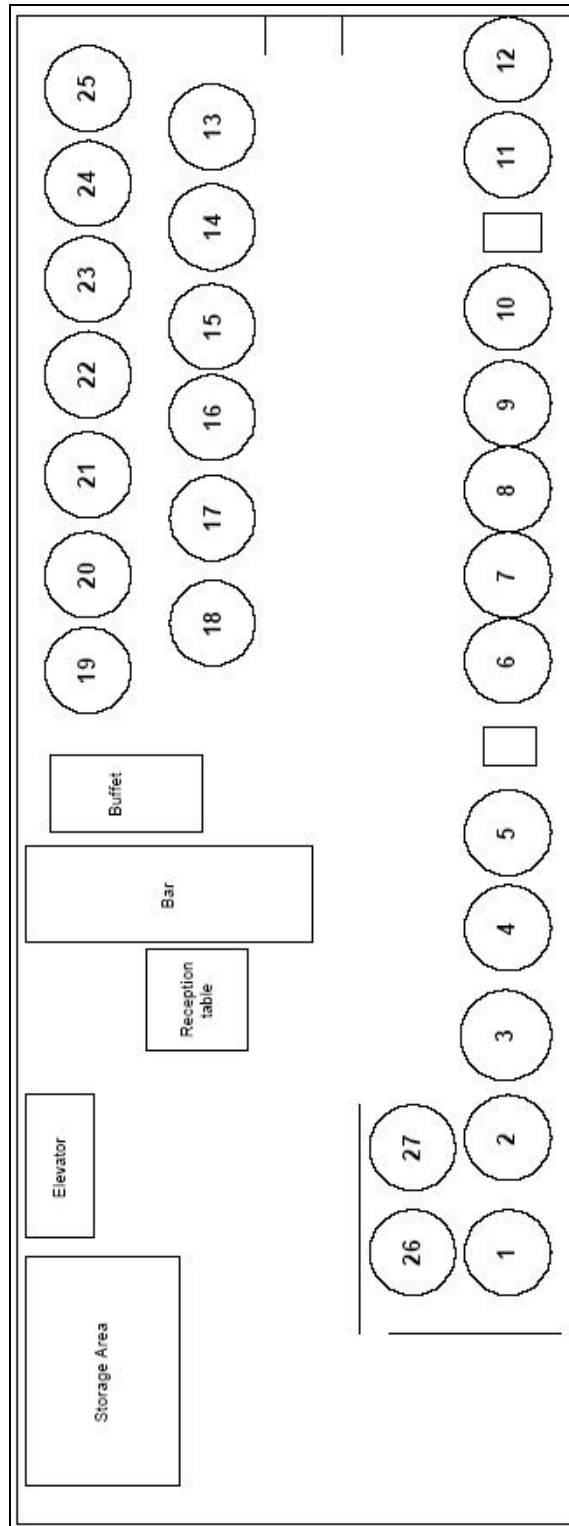

Director's Lounge Layout

Alameda County Fairgrounds
Pleasanton, California