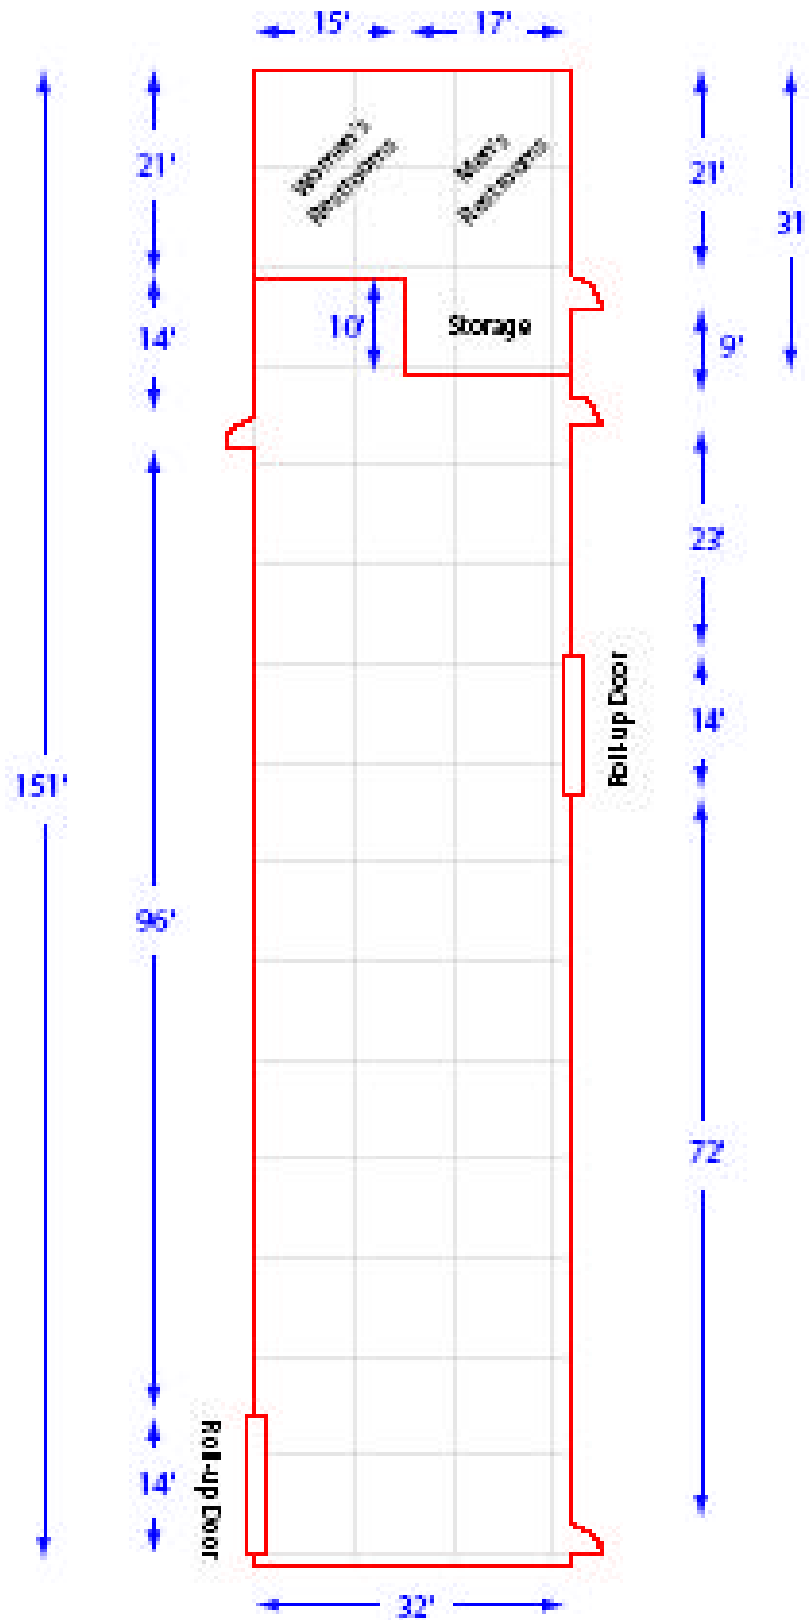

Poultry Building

Unique facility ~ Service minded staff ~ Premier events

Building Information

40' X 120'=4,800 square feet of usable space

Two large men's and women's restrooms attached to building

Maximum capacity for room:

Two-12' X 9' roll up doors

Concession stand and catering available through the Fairgrounds Master Concessionaire, Ovation

Alameda County Fairgrounds

4501 Pleasanton Avenue—Pleasanton, CA 94566

(925) 426-7600 www.alamedacountyfair.com

Poultry Building Layout

Alameda County Fairgrounds
Pleasanton, California