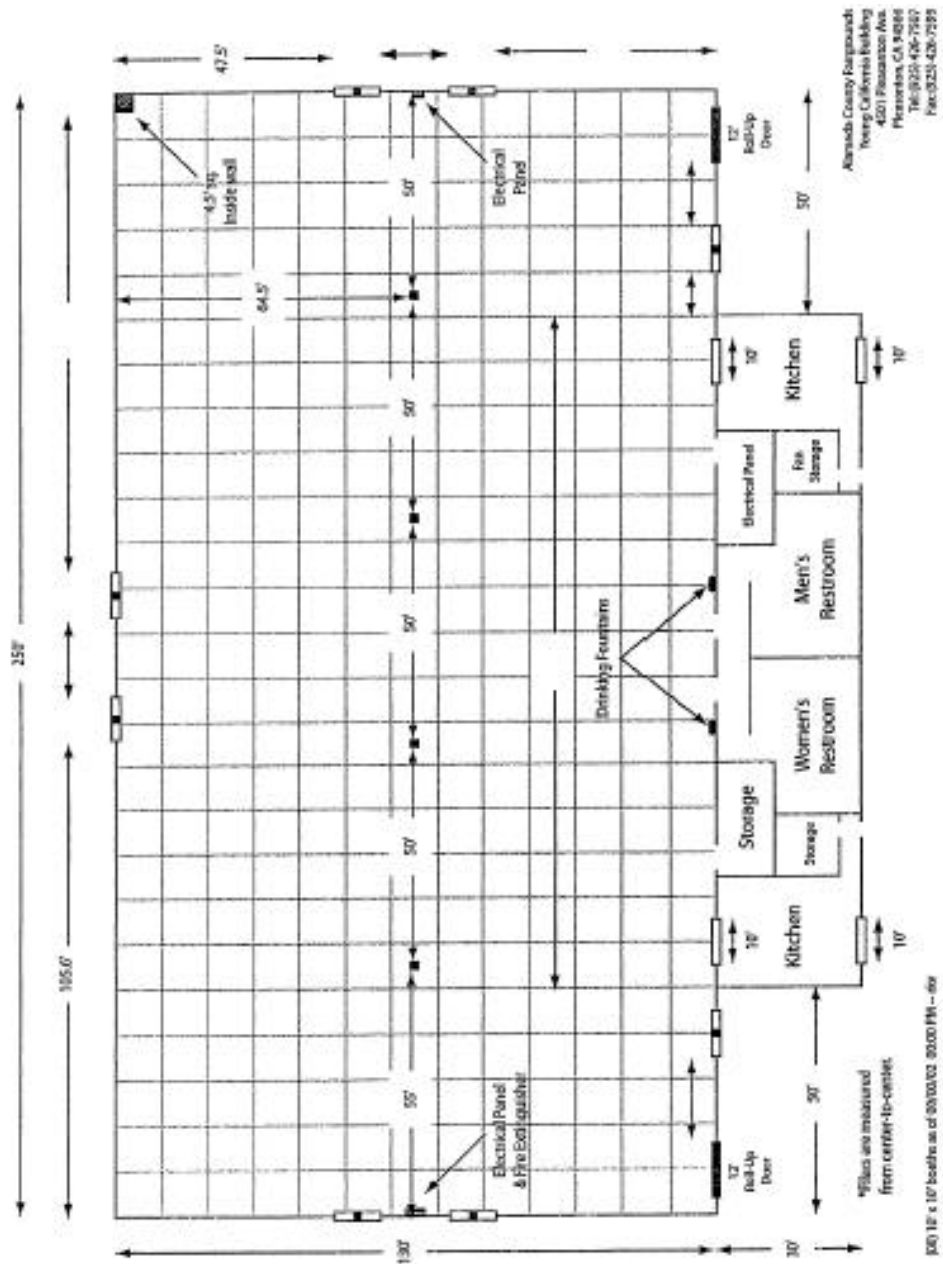

Entire facility is heated and air conditioned making it useable any time of the year

Two 12' wide X 14' 11" high roll up doors

Alameda County Fairgrounds

4501 Pleasanton Avenue—Pleasanton, CA 94566

(925) 426-7600 www.alamedacountyfair.com

Young California Building Layout

**Alameda County Fairgrounds
Pleasanton, California**