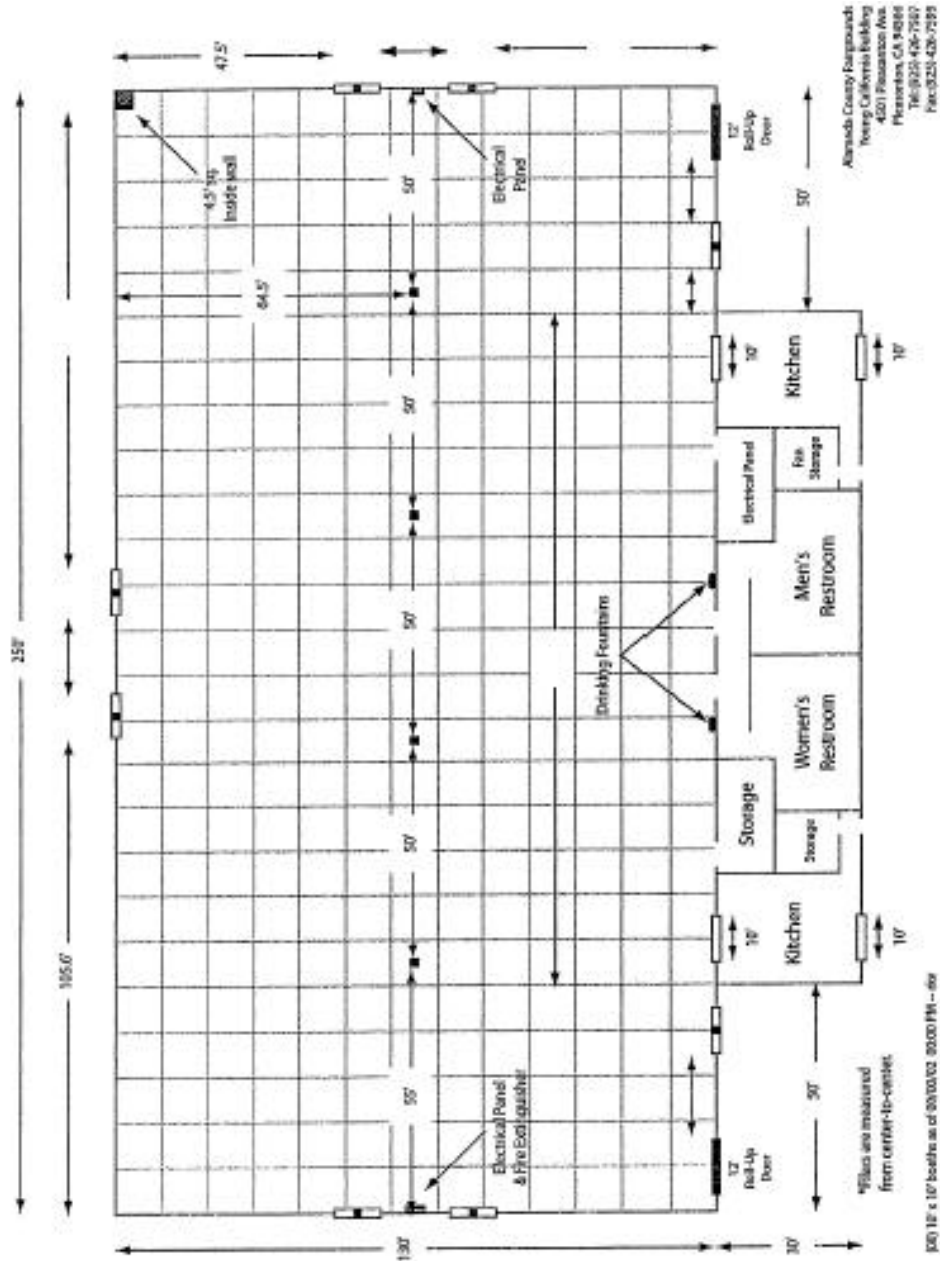

Young California Building

Unique facility ~ Service minded staff ~ Premier events

Building Information

130' X 250'=32,500 square feet of usable space

Maximum capacity for room:

Banquet-2,400

Theater-3,000

Classroom-2,000

Entire facility is heated and air conditioned making it useable any time of the year

Two 12' wide X 14' 11" high roll up doors

Alameda County Fairgrounds

4501 Pleasanton Avenue—Pleasanton, CA 94566

(925) 426-7600 www.alamedacountyfair.com

Young California Building Layout

Alameda County Fairgrounds
Pleasanton, California